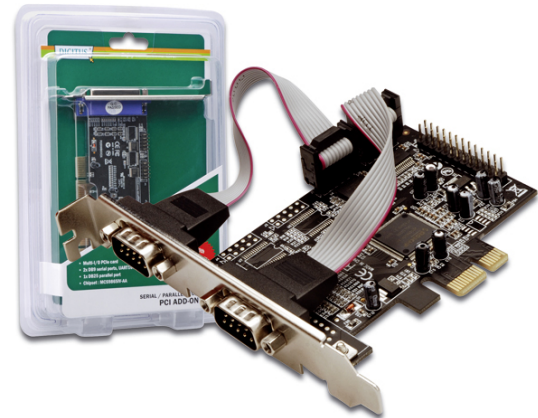

DIGITUS 2ser. / 1par. interface card, PCIe

DS-30040**EAN 4016032254386****Logistical Information**

Packaging Unit (pcs)	60
Packet weight (kg)	0.2667
Box weight in kg	16
Country of origin	China

Multi-I/O PCIe card

2x DB9 serial ports, UART16C450/550

1x DB25 parallel port

Chipset : MCS9901CV-AA

Serial data transfer rate up to 230.400bps

Parallel data transfer rate up to 1.5Mbps

Supports Standard Parallel Port (SPP), Enhanced Parallel (EPP) & Enhanced Capability Port (ECP)

Compliant with PCI Express Base Specification 1.0a

Support Windows® 2000/XP/2003 32/64bit/Vista 32/64bit

Accessories: 1x manual, 1x driver CD, 1x DB25 parallel port cable, 3x low profile bracket