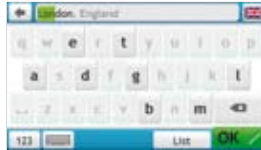

> Key Features

- 4.3" widescreen
- IQ RoutesTM – use the knowledge of millions for your route
- LearnMe ProTM – for your own navigation experience
- Parking Assistance – quickly and easily find nearby parking spaces
- Pedestrian Mode – go even further on foot
- 3D Junction Views and Lane Guidance – never miss an exit
- Spirit QuickStartTM menu – access essential features quickly
- Spoken street names (TTS) – listen to where to turn and keep your eyes on the road
- Keyword Search - search for places using any words you like
- QuickSpellTM keyboard – reduce errors and increase typing speed
- Rental Maps – rent overseas maps for 3, 7 or 30 days
- 30 day Latest Map Guarantee
- Pre-loaded safety camera data – free trial*
- Road speed limit information
- Tunnel guidance – know where you are in a tunnel
- High speed GPS fix with SiRFInstantFixIITM - no more waiting for a GPS fix

* For a limited period of 3 months.

Mio Spirit 480

Full of sophisticated essentials.

Parking Assistance

QuickSpell™ Keyboard

3D Junction Views

> Specifications

Hardware